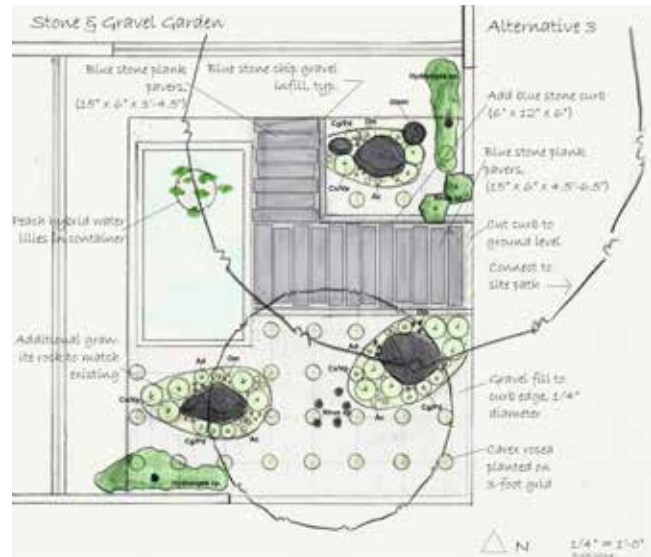

The Global Water Center
247 W. Freshwater Way, Ste. 210
Milwaukee, WI 53204
414-622-0103

www.helianthusdesign.com

HEALTHY ENVIRONMENTS DESIGNED

HELIANTHUS is driven to create landscapes for our clients that support life, both ours and the creatures we share the planet with.

LANDSCAPE DESIGN SERVICES:

- Site Inventory & Analysis
- Commercial Landscape Plans
- Native Plant Landscape Design
- AutoCAD Plan Generation
- Green Infrastructure Design
- Restoration & Management Plans

HELIANTHUS is an S/W/DBE certified firm.