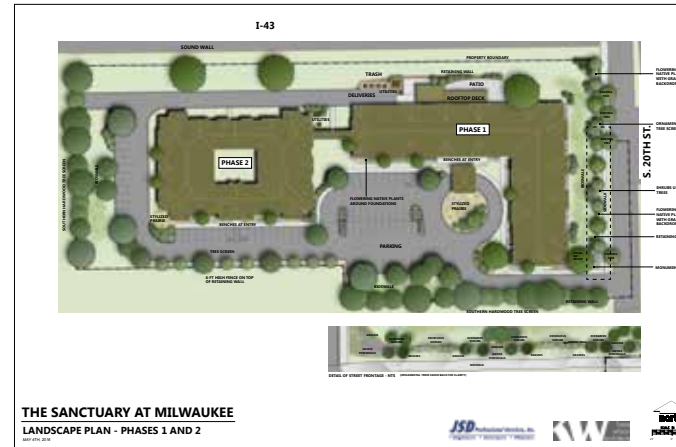

MULTIFAMILY/SCHOOL DEVELOPMENTS

The Sanctuary - Milwaukee, WI

Designed the grounds for an assisted living center in the City of Milwaukee for JSD.